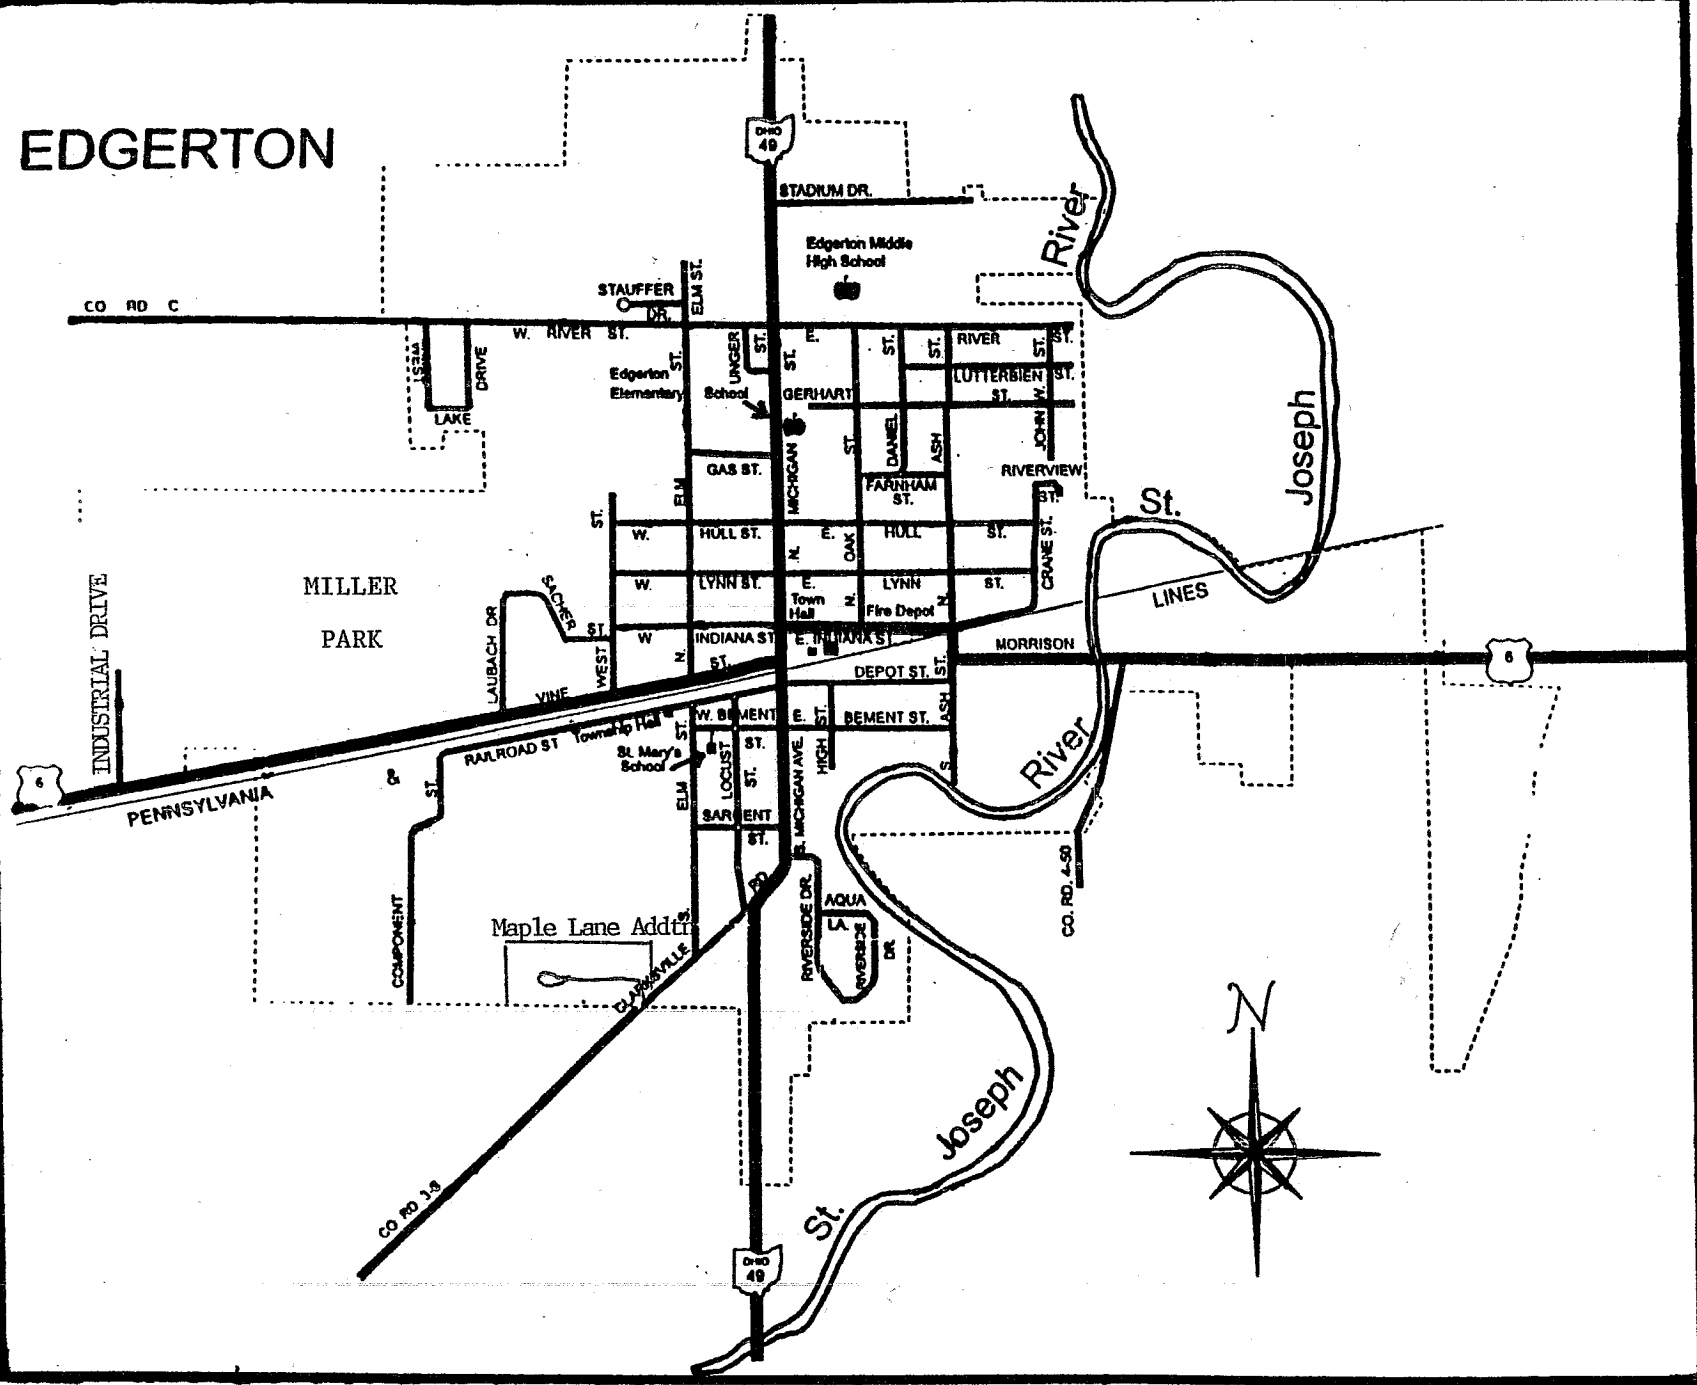

EDGERTON

Edgerton

Road Name	Direction
Aqua	E/W
Ash St	N/S
Bement	E/W
Component St	N/S
Crane St	N/S
Daniel St	N/S
Depot St	E/W
Elm St	N/S
Farnham St	E/W
Gas St	E/W
Gerhart St	E/W
High St	N/S
Hull St	E/W
Indiana St	E/W
John W St	N/S
Laubach Dr	N/S
Locust St	N/S
Lutterbien St	E/W
Lynn St	E/W
Michigan Ave	N/S
Morrison St	E/W
Oak St	N/S
Railroad St	E/S
River St	E/W
Riverside Dr	N/S
Sacher St	E/W
Sargent	E/W
Shaffer Dr	E/W
Stadium Dr	E/W
Unger St	N/S
Vine St	E/W
West Lake Dr	N/S
West St	N/S
Maple Lane	S/W