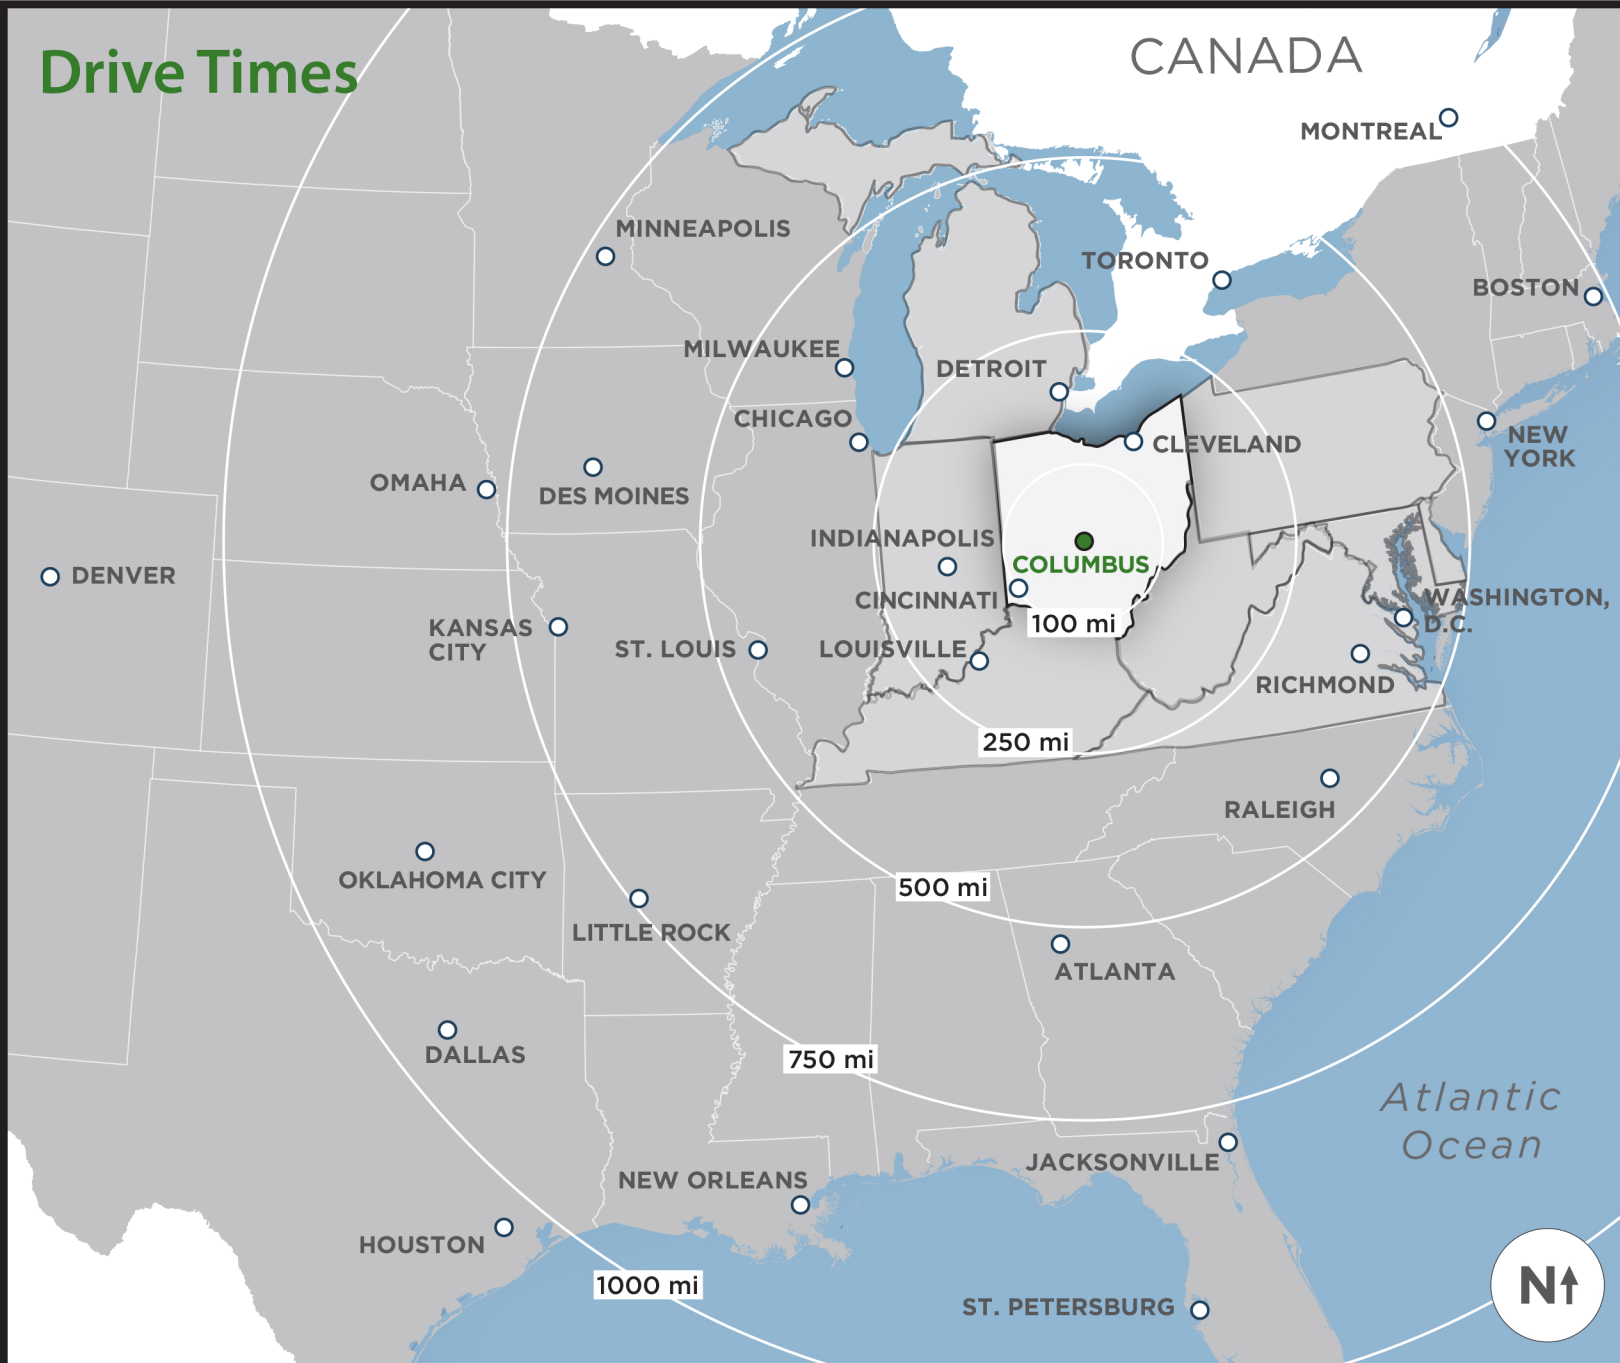

## Drive Times

250 Miles

### Miles / Drivetime from Columbus, OH:

Atlanta, GA: 570 Miles / 9:17  
 Boston, MA: 762 Miles / 12:23  
 Chicago, IL: 356 Miles / 6:12  
 Cleveland, OH: 143 Miles / 2:27  
 Detroit, MI: 203 Miles / 3:28  
 Des Moines, IA: 648 Miles / 10:47  
 Indianapolis, IN: 174 Miles / 3:00  
 Kansas City, MO: 660 Miles / 11:07

Little Rock, AR: 728 Miles / 11:55  
 Louisville, KY: 209 Miles / 3:39  
 Milwaukee, WI: 447 Miles / 7:56  
 New York, NY: 560 Miles / 9:07  
 Richmond, VA: 447 Miles / 7:59  
 St. Louis, MO: 420 Miles / 7:16  
 Toronto, Canada: 694 Miles / 7:09  
 Washington, D.C.: 397 Miles / 7:12